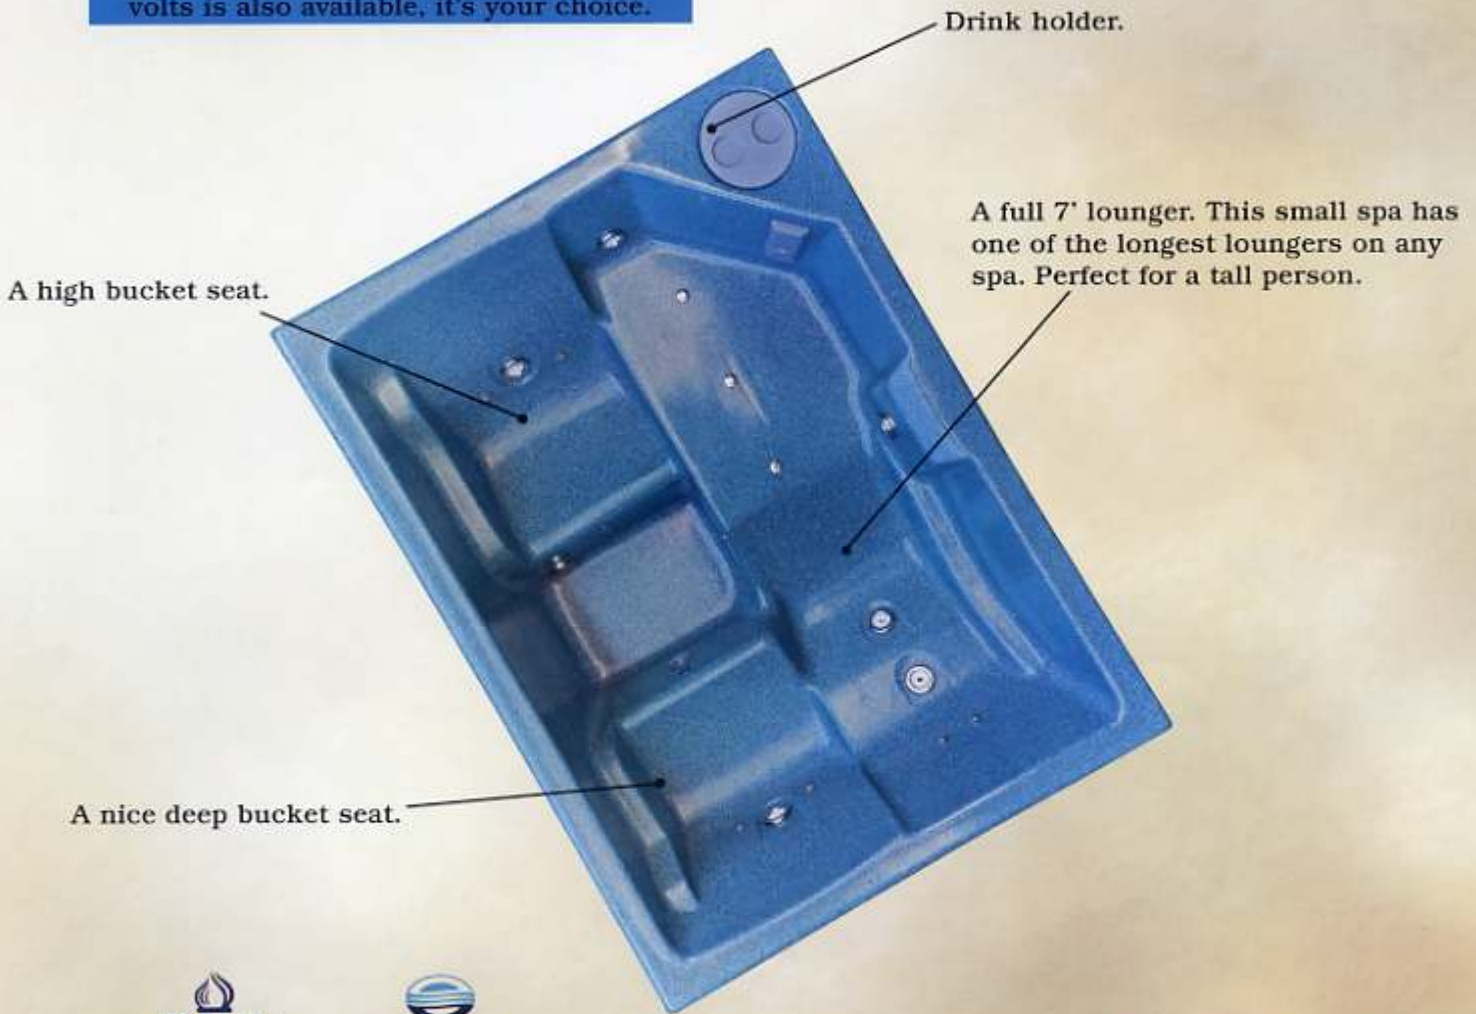

5x7

3 Person Luxury Spa
Dimension: 60"x 84"x 30"
All dimensions are approximate
An oldie but goodie. This three person spa was made by us 26 years ago and is still one of our best sellers. You will be perfectly happy with this spa on 110 volts, but 220 volts is also available, it's your choice.

The other cabinet offered is our oldest and most durable. Tongue and groove cedar with pressure treated frame. Nice wide area on the top of the spa, so you can have extra room for your books, towels, and beverages. The beautiful look of real cedar cannot be duplicated.