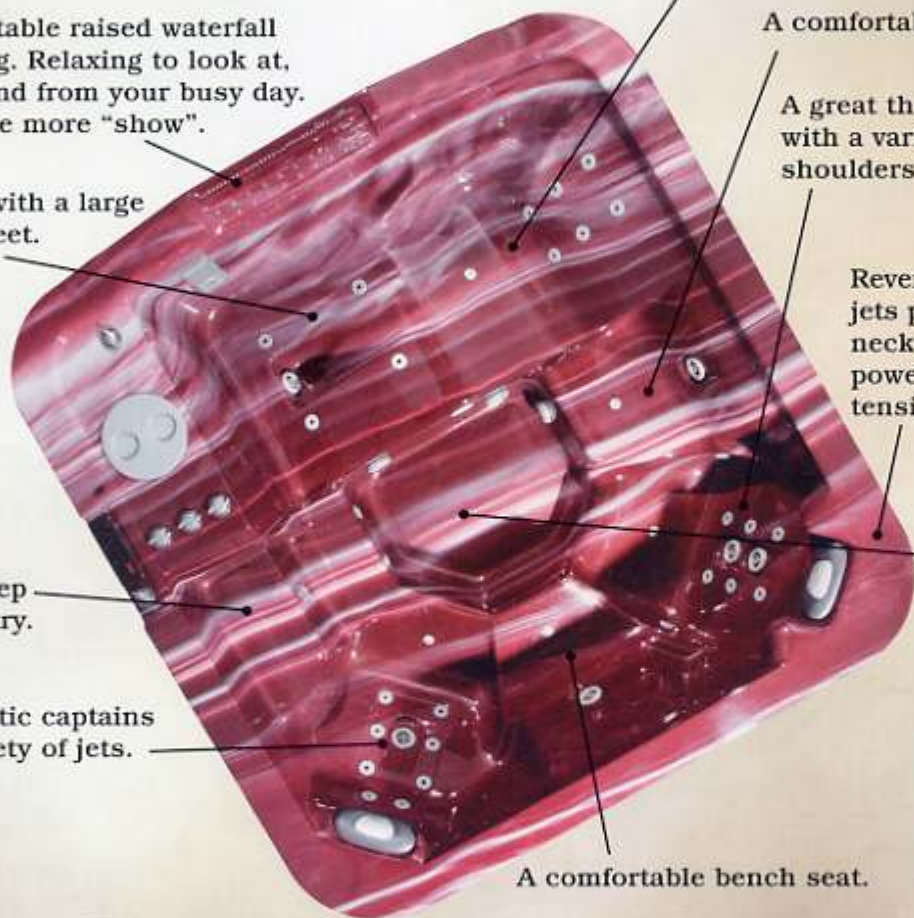

5 Person Luxury Spa
Dimension: 90"x 87"x 35"
All dimensions are approximate
The 750 W/F is a midsize spa that hits you in all the places. Deeper than the average 5 person spa. The shoulder jets are loved by many happy customers of ours!

Our patented adjustable raised waterfall feature with lighting. Relaxing to look at, let your mind unwind from your busy day. Turn it up for a little more "show".

A great recess area with a large therapy jet for your feet.

A double step for easy entry.

A great therapeutic captains chair with a variety of jets.

Very comfortable wide lounger with tons of jets.

A comfortable bench seat.

A great therapeutic captains chair with a variety of jets for your back, shoulders, and neck.

Reverse molded shoulder jets point directly on your neck with maximum power to release neck tension.

A roomy foot well, no fighting for where to put your feet.

A comfortable bench seat.