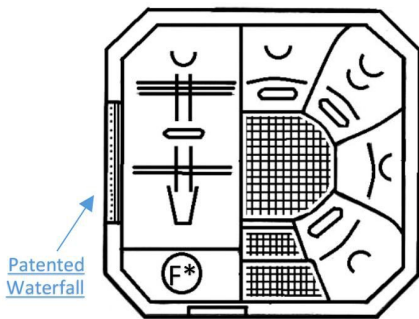

# Spa Manufacturers, Inc.

**Illusion**

Shell dimensions- 5'6"W x 6'11"L x 34"H  
 With cabinet- 5'8"W x 7'2"L x 37"H  
 Empty wt.- 420 Lbs. Full wt.- 2505 Lbs.  
 Capacity, US gals.- 250 - 65.85 Lbs. per sq ft.

**Mirage**

Shell dimensions- 7'8"W x 7'7"L x 38"H  
 With cabinet- 7'11"W x 7'10"L x 40"H  
 Empty wt.- 550 Lbs. Full wt.- 4700 Lbs.  
 Capacity, US gals.- 500 - 74.27 Lbs. per sq ft.

**750**

**\*optional waterfall**

Shell dimensions- 7'2"W x 6'11"L x 33"H  
 With cabinet- 7'5"W x 7'2"L x 35"H  
 Empty wt.- 500 Lbs. Full wt.- 3405 Lbs  
 Capacity, US gals.- 350 - 63.06 Lbs. per sq ft

**8 ft. Octagon**

Shell dimensions- 8'W x 8'L x 35"H  
 With cabinet - 8'3"W x 8'3"L x 37"H  
 Empty wt.- 550 Lbs. Full wt.- 4700 Lbs  
 Capacity, US gals.- 500 - 68.22 Lbs. per sq ft.

**6'7" Octagon**

Shell dimensions- 6'7"W x 6'7"L x 35"H  
 With cabinet- 6'7"W x 6'7"L x 36"H  
 Empty wt.- 450 Lbs. Full wt.- 2940 Lbs.  
 Capacity, US gals.- 300 - 65.52 Lbs. per sq ft.

F\* Denotes Filter- All sizes, depth, and gallonage specifications are approximate and subject to change without notice