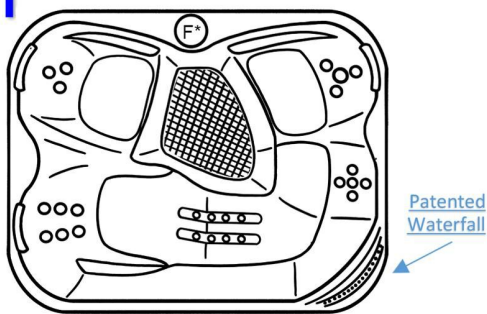

# Spa Manufacturers, Inc.

**Illusion**

Shell dimensions- 5'6"W x 6'11"L x 34"H  
 With cabinet- 5'8"W x 7'2"L x 37"H  
 Empty wt.- 420 Lbs. Full wt.- 2505 Lbs.  
 Capacity, US gals.- 250 - 65.85 Lbs. per sq ft.

**Mirage**

Shell dimensions- 7'8"W x 7'7"L x 38"H  
 With cabinet- 7'11"W x 7'10"L x 40"H  
 Empty wt.- 550 Lbs. Full wt.- 4700 Lbs.  
 Capacity, US gals.- 500 - 74.27 Lbs. per sq ft.

**750**

**\*optional waterfall**

Shell dimensions- 7'2"W x 6'11"L x 33"H  
 With cabinet- 7'5"W x 7'2"L x 35"H  
 Empty wt.- 500 Lbs. Full wt.- 3405 Lbs  
 Capacity, US gals.- 350 - 63.06 Lbs. per sq ft

**8 ft. Octagon**

Shell dimensions- 8'W x 8'L x 35"H  
 With cabinet - 8'3"W x 8'3"L x 37"H  
 Empty wt.- 550 Lbs. Full wt.- 4700 Lbs  
 Capacity, US gals.- 500 - 68.22 Lbs. per sq ft.

**6'7" Octagon**

Shell dimensions- 6'7"W x 6'7"L x 35"H  
 With cabinet- 6'7"W x 6'7"L x 36"H  
 Empty wt.- 450 Lbs. Full wt.- 2940 Lbs.  
 Capacity, US gals.- 300 - 65.52 Lbs. per sq ft.

F\* Denotes Filter- All sizes, depth, and gallonage specifications are approximate and subject to change without notice