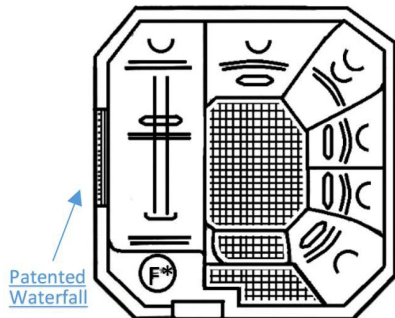

# Spa Manufacturers, Inc.

**Illusion**

Shell dimensions- 5'6"W x 6'11"L x 34"H  
 With cabinet- 5'8"W x 7'2"L x 37"H  
 Empty wt.- 420 Lbs. Full wt.- 2505 Lbs.  
 Capacity, US gals.- 250 - 65.85 Lbs. per sq ft.

**Mirage**

Shell dimensions- 7'8"W x 7'7"L x 38"H  
 With cabinet- 7'11"W x 7'10"L x 40"H  
 Empty wt.- 550 Lbs. Full wt.- 4700 Lbs.  
 Capacity, US gals.- 500 - 74.27 Lbs. per sq ft.

**750**

**\*optional waterfall**

Shell dimensions- 7'2"W x 6'11"L x 33"H  
 With cabinet- 7'5"W x 7'2"L x 35"H  
 Empty wt.- 500 Lbs. Full wt.- 3405 Lbs  
 Capacity, US gals.- 350 - 63.06 Lbs. per sq ft

**8 ft. Octagon**

Shell dimensions- 8'W x 8'L x 35"H  
 With cabinet - 8'3"W x 8'3"L x 37"H  
 Empty wt.- 550 Lbs. Full wt.- 4700 Lbs  
 Capacity, US gals.- 500 - 68.22 Lbs. per sq ft.

**6'7" Octagon**

Shell dimensions- 6'7"W x 6'7"L x 35"H  
 With cabinet- 6'7"W x 6'7"L x 36"H  
 Empty wt.- 450 Lbs. Full wt.- 2940 Lbs.  
 Capacity, US gals.- 300 - 65.52 Lbs. per sq ft.

F\* Denotes Filter- All sizes, depth, and gallonage specifications are approximate and subject to change without notice