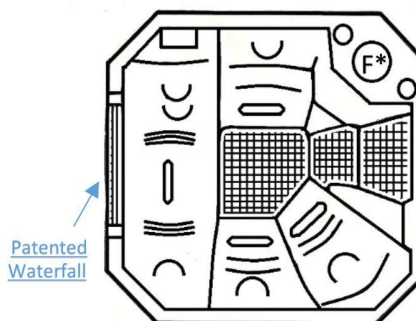

Spa Manufacturers, Inc.

Twin Lounger

Shell dimensions- 5'2"W x 6'5"L x 32"H
 With cabinet- 5'3"W x 6'7"L x 33"H
 Empty wt.- 340 Lbs. Full wt.- 2000 Lbs.
 Capacity, US gals.- 200 - 57.77 Lbs. per sq ft.

Polo

Shell dimensions- 6'W x 6'L x 29"H
 With cabinet- 6'W x 6'L x 30"H
 Empty wt.- 340 Lbs. Full wt.- 1336 Lbs.
 Capacity, US gals.- 120 - 37.71 Lbs. per sq ft.

Octaround

Shell dimensions- 7'3"W x 7'3"L x 38"H
 With cabinet- 7'6"W x 7'6"L x 39"H
 Empty wt.- 540 Lbs Full wt.- 4275 Lbs
 Capacity, US gals.- 450 - 74.01 Lbs. per sq ft

Small Waterfall

Shell dimensions- 6'3"W x 6'4"L x 28"H
 With cabinet- 6'6"W x 6'7"L x 30"H
 Empty wt.- 380 Lbs. Full wt.- 2497 Lbs.
 Capacity, US gals.- 255 - 56.45 Lbs. per sq ft.

Natural Kidney

Shell dimensions- 7'W x 10'L x 37"H
 With cabinet - 7'6"W x 10'6"L x 39"H
 Empty wt.- 850 Lbs Full wt.- 6245 Lbs
 Capacity, US gals.- 650 - 77.52 Lbs. per sq ft.

Exercise Spa

Shell dimensions- 7'7"W x 7'6"L x 47"H
 With cabinet- 8'W x 7'8"L x 49"H
 Empty wt.- 850 Lbs. Full wt.- 6050 Lbs.
 Capacity, US gals.- 650 - 104.06 Lbs. per sq ft

F* Denotes Filter- All sizes, depth, and gallonage specifications are approximate and subject to change without notice