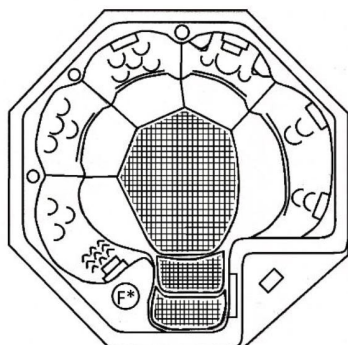

Spa Manufacturers, Inc.

Twin Lounger

Shell dimensions- 5'2"W x 6'5"L x 32"H
 With cabinet- 5'3"W x 6'7"L x 33"H
 Empty wt.- 340 Lbs. Full wt.- 2000 Lbs.
 Capacity, US gals.- 200 - 57.77 Lbs. per sq ft.

Polo

Shell dimensions- 6'W x 6'L x 29"H
 With cabinet- 6'W x 6'L x 30"H
 Empty wt.- 340 Lbs. Full wt.- 1336 Lbs.
 Capacity, US gals.- 120 - 37.71 Lbs. per sq ft.

Octaround

Shell dimensions- 7'3"W x 7'3"L x 38"H
 With cabinet- 7'6"W x 7'6"L x 39"H
 Empty wt.- 540 Lbs Full wt.- 4275 Lbs
 Capacity, US gals.- 450 - 74.01 Lbs. per sq ft

Small Waterfall

Shell dimensions- 6'3"W x 6'4"L x 28"H
 With cabinet- 6'6"W x 6'7"L x 30"H
 Empty wt.- 380 Lbs. Full wt.- 2497 Lbs.
 Capacity, US gals.- 255 - 56.45 Lbs. per sq ft.

Natural Kidney

Shell dimensions- 7'W x 10'L x 37"H
 With cabinet - 7'6"W x 10'6"L x 39"H
 Empty wt.- 850 Lbs Full wt.- 6245 Lbs
 Capacity, US gals.- 650 - 77.52 Lbs. per sq ft.

Exercise Spa

Shell dimensions- 7'7"W x 7'6"L x 47"H
 With cabinet- 8'W x 7'8"L x 49"H
 Empty wt.- 850 Lbs. Full wt.- 6050 Lbs.
 Capacity, US gals.- 650 - 104.06 Lbs. per sq ft

F* Denotes Filter- All sizes, depth, and gallonage specifications are approximate and subject to change without notice