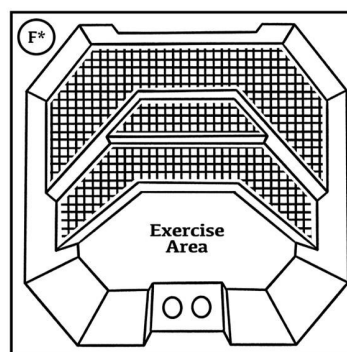

Spa Manufacturers, Inc.

Twin Lounger

Shell dimensions- 5'2"W x 6'5"L x 32"H
 With cabinet- 5'3"W x 6'7"L x 33"H
 Empty wt.- 340 Lbs. Full wt.- 2000 Lbs.
 Capacity, US gals.- 200 - 57.77 Lbs. per sq ft.

Polo

Shell dimensions- 6'W x 6'L x 29"H
 With cabinet- 6'W x 6'L x 30"H
 Empty wt.- 340 Lbs. Full wt.- 1336 Lbs.
 Capacity, US gals.- 120 - 37.71 Lbs. per sq ft.

Octaround

Shell dimensions- 7'3"W x 7'3"L x 38"H
 With cabinet- 7'6"W x 7'6"L x 39"H
 Empty wt.- 540 Lbs Full wt.- 4275 Lbs
 Capacity, US gals.- 450 - 74.01 Lbs. per sq ft

Small Waterfall

Shell dimensions- 6'3"W x 6'4"L x 28"H
 With cabinet- 6'6"W x 6'7"L x 30"H
 Empty wt.- 380 Lbs. Full wt.- 2497 Lbs.
 Capacity, US gals.- 255 - 56.45 Lbs. per sq ft.

Natural Kidney

Shell dimensions- 7'W x 10'L x 37"H
 With cabinet - 7'6"W x 10'6"L x 39"H
 Empty wt.- 850 Lbs Full wt.- 6245 Lbs
 Capacity, US gals.- 650 - 77.52 Lbs. per sq ft.

Exercise Spa

Shell dimensions- 7'7"W x 7'6"L x 47"H
 With cabinet- 8'W x 7'8"L x 49"H
 Empty wt.- 850 Lbs. Full wt.- 6050 Lbs.
 Capacity, US gals.- 650 - 104.06 Lbs. per sq ft

F* Denotes Filter- All sizes, depth, and gallonage specifications are approximate and subject to change without notice