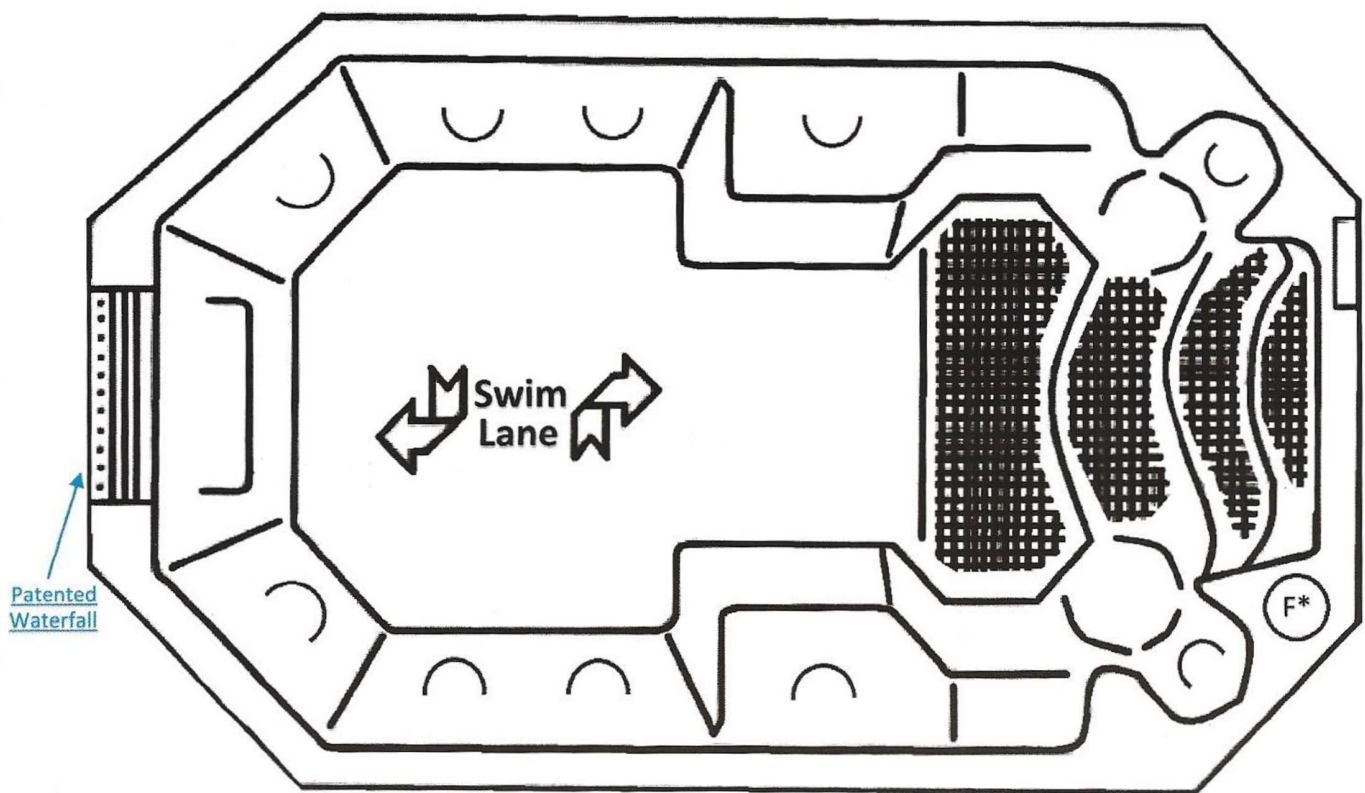

Spa Manufacturers, Inc.

WE SHIP WORLDWIDE! 

Swim Spa – With Waterfall

In-ground Shell Dimensions

Dimensions- 7'6 1/2 "W x 13'2"L x 48"H
Capacity, US gals- 1,200
Empty wt- 980 Lbs. Full wt- 10,988 Lbs.

Portable Dimensions w/ Cabinet

Dimensions- 7'10 1/2 "W x 13'8"L x 50"H
Capacity, US gals- 1,200 – 119.64 Lbs. per sq ft.
Empty wt- 2,000 Lbs. Full wt- 12,000 Lbs.

F* Denotes Filter- All sizes, depth, and gallonage specifications are approximate and subject to change without notice