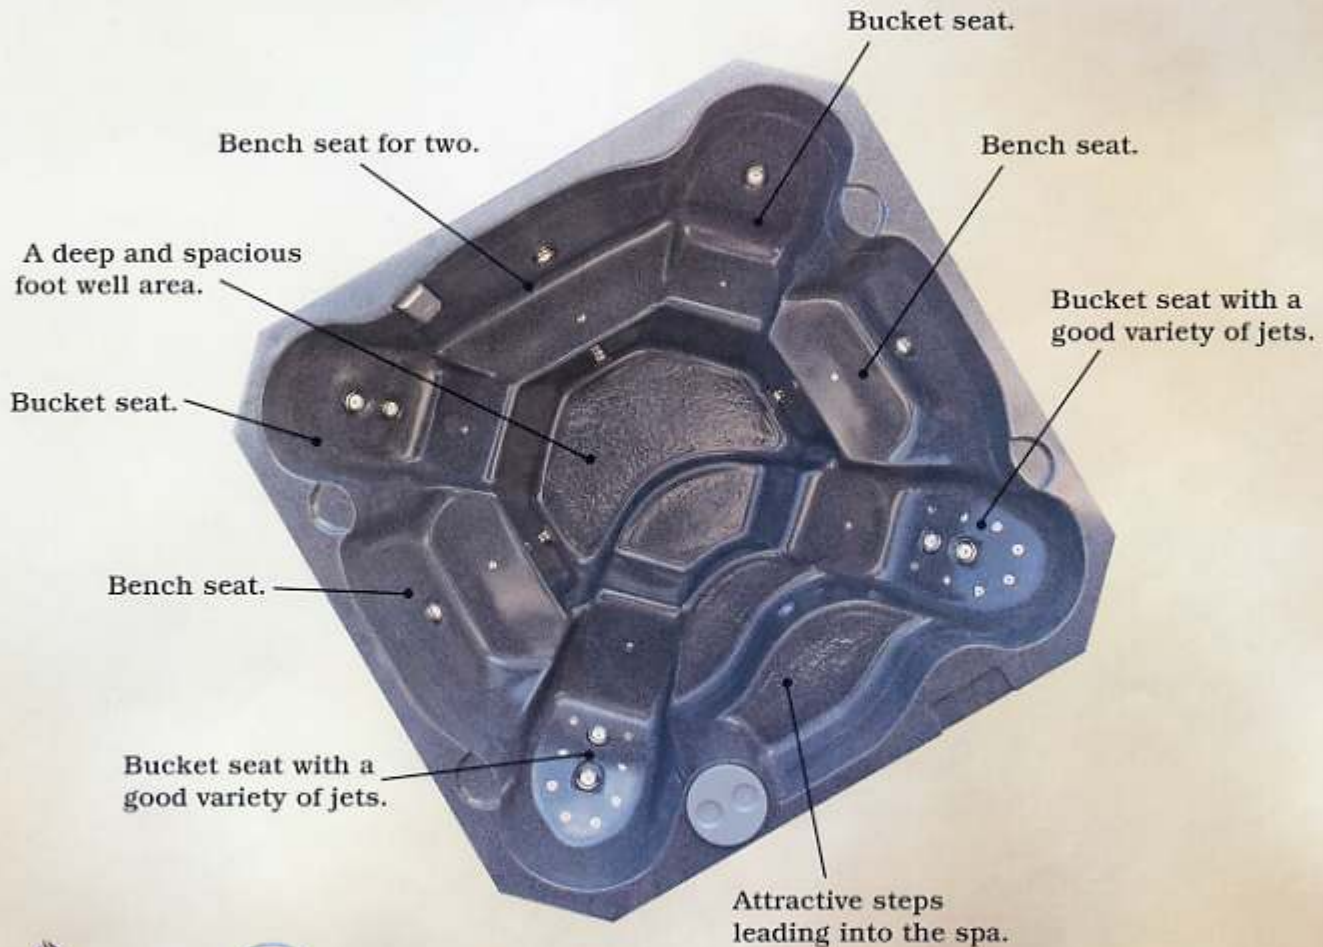

# MIRAGE

8 Person Luxury Spa

Dimension: 96"x 93"x 38"

All dimensions are approximate

If you want a large spa with no lounger, this is the spa for you. Comfortable for 8 people. It is one of the deepest portable spas on the market.

Offered with two different styles of cabinets.

One made of the highest quality synthetic material on the market, and maintenance free.

The other cabinet offered is our oldest and most durable. Tongue and groove cedar with pressure treated frame. Nice wide area on the top of the spa, so you can have extra room for your books, towels, and beverages. The beautiful look of real cedar cannot be duplicated.

Cabinet shown cedar tongue and groove.